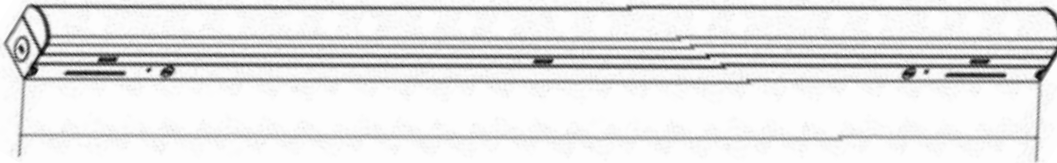

PERFORMANCE DATA

RSV 40WS 1 X 4							
SETTING	SYSTEM WATTS	3500K		4000K		5000K	
		LUMENS (80CRI)	LPW (80CRI)	LUMENS (80CRI)	LPW (80CRI)	LUMENS (80CRI)	LPW (80CRI)
LV1	25 W	3,150 lm	126 lm/W	3,250 lm	130 lm/W	3,200 lm	128 lm/W
LV2	30 W	3,780 lm	126 lm/W	3,900 lm	130 lm/W	3,840 lm	128 lm/W
LV3	40 W	5,040 lm	126 lm/W	5,200 lm	130 lm/W	5,120 lm	128 lm/W

RSV 90WS 1 X 8							
SETTING	SYSTEM WATTS	3500K		4000K		5000K	
		LUMENS (80CRI)	LPW (80CRI)	LUMENS (80CRI)	LPW (80CRI)	LUMENS (80CRI)	LPW (80CRI)
LV1	65 W	8,190 lm	126 lm/W	8,450 lm	130 lm/W	8,320 lm	128 lm/W
LV2	75 W	9,450 lm	126 lm/W	9,750 lm	130 lm/W	9,600 lm	128 lm/W
LV3	90 W	11,340 lm	126 lm/W	11,700 lm	130 lm/W	11,520 lm	128 lm/W

DIMENSIONS

unit: mm/inch

SIZE	LENGTH	WEIGHT
4 FT	1202 mm (47.3 in.)	1.6 kg (3.5 lb.)
8 FT	2392 mm (94.2 in.)	3.2 kg (6.9 lb.)