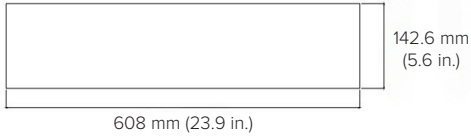

PERFORMANCE DATA

STAIRSENSE 30WS 2 FT							
SETTING	SYSTEM WATTS	3500K		4000K		5000K	
		LUMENS (80CRI)	LPW (80CRI)	LUMENS (80CRI)	LPW (80CRI)	LUMENS (80CRI)	LPW (80CRI)
LV1	20 W	2,400 lm	120 lm/W	2,400 lm	120 lm/W	2,400 lm	120 lm/W
LV2	25 W	3,000 lm	120 lm/W	3,000 lm	120 lm/W	3,000 lm	120 lm/W
LV3	30 W	3,600 lm	120 lm/W	3,600 lm	120 lm/W	3,600 lm	120 lm/W

STAIRSENSE 55WS 4 FT							
SETTING	SYSTEM WATTS	3500K		4000K		5000K	
		LUMENS (80CRI)	LPW (80CRI)	LUMENS (80CRI)	LPW (80CRI)	LUMENS (80CRI)	LPW (80CRI)
LV1	35 W	4,200 lm	120 lm/W	4,200 lm	120 lm/W	4,200 lm	120 lm/W
LV2	45 W	5,400 lm	120 lm/W	5,400 lm	120 lm/W	5,400 lm	120 lm/W
LV3	55 W	6,600 lm	120 lm/W	6,600 lm	120 lm/W	6,600 lm	120 lm/W

DIMENSIONS

unit: mm/inch

STAIRSENSE 30WS 2 FT

STAIRSENSE 55WS 4 FT