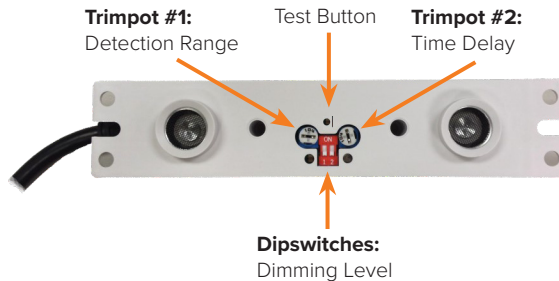

DIMENSIONS

unit: mm/inch

STAIRSENSE 30WS 2 FT

STAIRSENSE 55WS 4 FT

ULTRASONIC SENSOR

- Ultrasonic sensor 40KHz ± 1kHz.
- 0-10V configurable output: set to 0%, 10%, 25% or 50% dimming
- Photocell for daylight sensing
- Time delay adjustable 1 minute, 5 minutes, 20 minutes
- LED Motion indicator

DIPSWITCH 1	DIPSWITCH 2	DIM LEVEL
OFF	OFF	OFF
OFF	ON	10%
ON	OFF	25%
ON	ON	50%