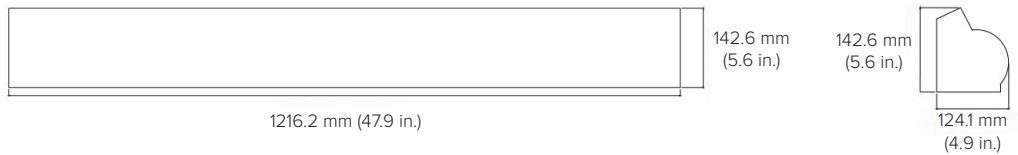

PERFORMANCE DATA

STAIRSENSE 30WS 2 FT							
SETTING	SYSTEM WATTS	3500K		4000K		5000K	
		LUMENS (80CRI)	LPW (80CRI)	LUMENS (80CRI)	LPW (80CRI)	LUMENS (80CRI)	LPW (80CRI)
LV1	20 W	2,400 lm	120 lm/W	2,400 lm	120 lm/W	2,400 lm	120 lm/W
LV2	25 W	3,000 lm	120 lm/W	3,000 lm	120 lm/W	3,000 lm	120 lm/W
LV3	30 W	3,600 lm	120 lm/W	3,600 lm	120 lm/W	3,600 lm	120 lm/W

STAIRSENSE 55WS 4 FT							
SETTING	SYSTEM WATTS	3500K		4000K		5000K	
		LUMENS (80CRI)	LPW (80CRI)	LUMENS (80CRI)	LPW (80CRI)	LUMENS (80CRI)	LPW (80CRI)
LV1	35 W	4,200 lm	120 lm/W	4,200 lm	120 lm/W	4,200 lm	120 lm/W
LV2	45 W	5,400 lm	120 lm/W	5,400 lm	120 lm/W	5,400 lm	120 lm/W
LV3	55 W	6,600 lm	120 lm/W	6,600 lm	120 lm/W	6,600 lm	120 lm/W

DIMENSIONS

unit: mm/inch

STAIRSENSE 30WS 2 FT

STAIRSENSE 55WS 4 FT